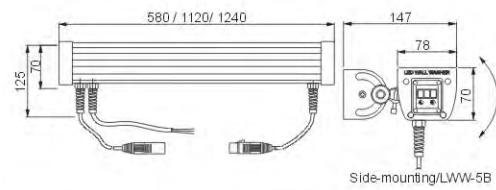

LED Wall Washer

**5B SERIES**

LWW-5B-18P-L500

LWW-5B-36P-L1000

Model	LWW-5B-18P-L500	LWW-5B-36P-L1000	LWW-5B-36P-L1200
Size	L580xW147xH70mm	L1120xW147xH70mm	L1240xW147xH70mm
Main Body	Extruded Al./6063	Extruded Al./6063	Extruded Al./6063
Weight	3.0kgs	4.3kgs	4.6kgs
LED Quantity	18pcs Power LED/1W	36pcs Power LED/1W	36pcs Power LED/1W
Color	R-6,G-6,B-6	R-12,G-12,B-12	R-12,G-12,B-12
Input Volt	120V~240V AC	120V~240V AC	120V~240V AC
Working Volt	24V DC	24V DC	24V DC
Power Consumption	20W(Max.)	40W(Max.)	40W(Max.)

LED Wall Washer

**5C SERIES**

Model	LWW-5C-48P-L1000
Size	L1120xW78xH118mm
Main Body	Extruded Al./6063
Weight	4.3kgs
LED Quantity	48pcs Power LED/1W
Color	R-12,G-12,B-12,WW-12
Input Volt	120V/240V AC
Working Volt	24V DC
Power Consumption	52W(Max.)