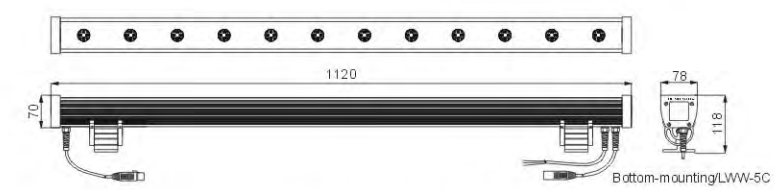

LED Wall Washer

**5B SERIES**

LWW-5B-18P-L500

LWW-5B-36P-L1000

Model	LWW-5B-18P-L500	LWW-5B-36P-L1000	LWW-5B-36P-L1200
Size	L580xW147xH70mm	L1120xW147xH70mm	L1240xW147xH70mm
Main Body	Extruded Al./6063	Extruded Al./6063	Extruded Al./6063
Weight	3.0kgs	4.3kgs	4.6kgs
LED Quantity	18pcs Power LED/1W	36pcs Power LED/1W	36pcs Power LED/1W
Color	R-6,G-6,B-6	R-12,G-12,B-12	R-12,G-12,B-12
Input Volt	120V~240V AC	120V~240V AC	120V~240V AC
Working Volt	24V DC	24V DC	24V DC
Power Consumption	20W(Max.)	40W(Max.)	40W(Max.)

LED Wall Washer

**5C SERIES**

Model	LWW-5C-48P-L1000
Size	L1120xW78xH118mm
Main Body	Extruded Al./6063
Weight	4.3kgs
LED Quantity	48pcs Power LED/1W
Color	R-12,G-12,B-12,WW-12
Input Volt	120V/240V AC
Working Volt	24V DC
Power Consumption	52W(Max.)