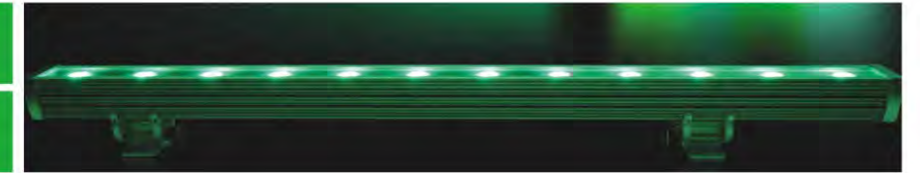

LED Wall Washer

**5B SERIES**

LWW-5B-18P-L500

LWW-5B-36P-L1000

Model	LWW-5B-18P-L500	LWW-5B-36P-L1000	LWW-5B-36P-L1200
Size	L580xW147xH70mm	L1120xW147xH70mm	L1240xW147xH70mm
Main Body	Extruded Al./6063	Extruded Al./6063	Extruded Al./6063
Weight	3.0kgs	4.3kgs	4.6kgs
LED Quantity	18pcs Power LED/1W	36pcs Power LED/1W	36pcs Power LED/1W
Color	R-6,G-6,B-6	R-12,G-12,B-12	R-12,G-12,B-12
Input Volt	120V~240V AC	120V~240V AC	120V~240V AC
Working Volt	24V DC	24V DC	24V DC
Power Consumption	20W(Max.)	40W(Max.)	40W(Max.)

LED Wall Washer

**5C SERIES**

Model	LWW-5C-48P-L1000
Size	L1120xW78xH118mm
Main Body	Extruded Al./6063
Weight	4.3kgs
LED Quantity	48pcs Power LED/1W
Color	R-12,G-12,B-12,WW-12
Input Volt	120V/240V AC
Working Volt	24V DC
Power Consumption	52W(Max.)