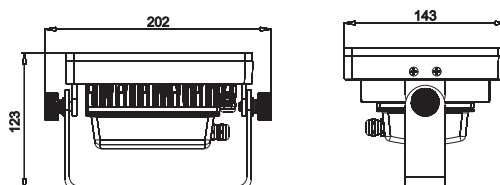

C. Dimension Drawing

SP-F145A