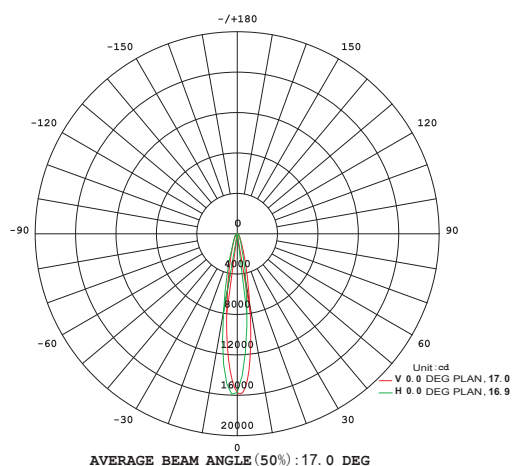

B. Photometric Parameters

SP-F145A