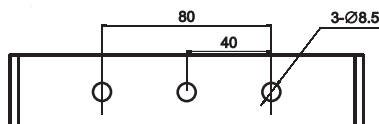

LED Spot Light

ITEM NO.: SP-F145A Series

D. Installation Drawing:

D-1: Bracket installation hole size as below :

SP-F145A

D-2: Fix the light bracket on installation place by M8 screws. Unscrew adjusting bolt, turn the head to the place needed, then screw tightly like below :