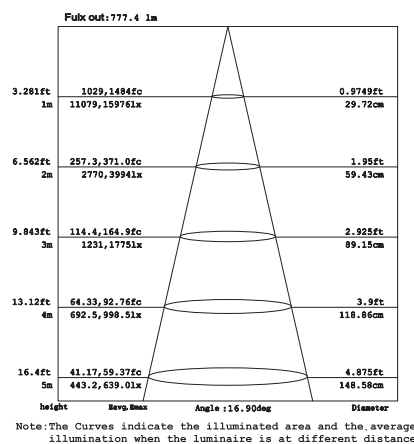

LED Spot Light

ITEM NO.: SP-F145A Series

INSTRUCTION OF LED-SP-F145A

This product is mainly used in the entry of community, parking lots, the installation of monitoring, panels and sign (highway sign lighting), building work, intelligent transportation ect. these regional area lighting. Most people like it in LED business because of its small design, optional modularization lighting angel, easy installation.

A. Products Parameters:

A-1. Specification:

Materials of Shell: Aluminum alloy+steel
Size: L202xW143xH123mm
Rotary Angle: 180°
Input Voltage: 120V~240V AC
Operating Voltage: 24V DC
Protection Class: IP65
LED Power: 1.5W/ LED
Operating Temperature: -20°C~40°C

A-2. Model Configuration Table

Model No.	LED Color	LED Quantity	Power Consumption	Beam Angle	Size	Weight	✓
SP-F145A	WW/NW/W	20PCS	30 WATTS	15°/30°/45°	L202xW143xH123mm	1.68kgs±5%	

B. Photometric Parameters

SP-F145A

C. Dimension Drawing