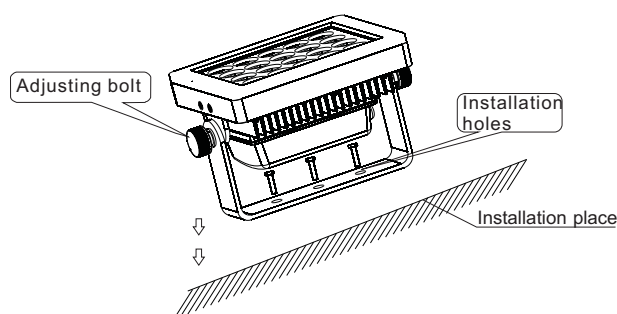

## D. Installation Drawing:

D-1: Bracket installation hole size as below :

SP-F145A

D-2: Fix the light bracket on installation place by M8 screws. Unscrew adjusting bolt, turn the head to the place needed, then screw tightly like below :