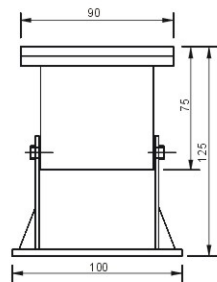

LED Pool Light

A SERIES

Model	LPL-A-3P-12V
Size	D90 x 125mm
Material	Steel
LED	Power LED/1W
Color	R-1,G-1,B-1(Steady color optional)
Input Volt	12V DC
Work Volt	12V DC
Power Consumption	4Watts (Max.)
Controller	CTR-RGB-12V/BOX

LED Pool Light

B SERIES

Model	LPL-B-9P-12V
Size	D145 x 179mm
Material	Steel
LED	Power LED/1W
Color	R-3,G-3,B-3(Steady color optional)
Input Volt	12V DC
Work Volt	12V DC
Power Consumption	10Watts (Max.)
Controller	CTR-RGB-12V/BOX