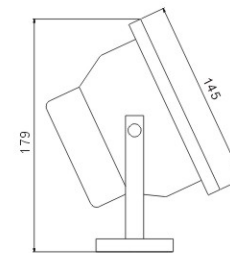

LED Pool Light

A SERIES

Model	LPL-A-3P-12V
Size	D90 x 125mm
Material	Steel
LED	Power LED/1W
Color	R-1,G-1,B-1(Steady color optional)
Input Volt	12V DC
Work Volt	12V DC
Power Consumption	4Watts (Max.)
Controller	CTR-RGB-12V/BOX

LED Pool Light

B SERIES

Model	LPL-B-9P-12V
Size	D145 x 179mm
Material	Steel
LED	Power LED/1W
Color	R-3,G-3,B-3(Steady color optional)
Input Volt	12V DC
Work Volt	12V DC
Power Consumption	10Watts (Max.)
Controller	CTR-RGB-12V/BOX