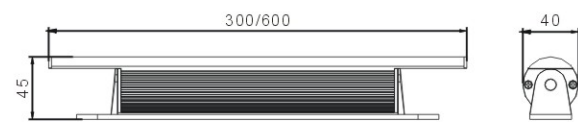

LED Linear Strip

**TYPE C**

Model	LLS-C-12P-VD	LLS-C-24P-VD
Size	L300xW40xH45mm	L600xW40xH45mm
Material	Aluminum + PC	Aluminum + PC
Weight	0.35kgs	0.75kgs
LED	12pcs	24pcs
Color	R-4,G-4,B-4	R-8,G-8,B-8
Input Volt	24V DC	24V DC
Power Consumption	8 Watts (Max.)	16Watts (Max.)