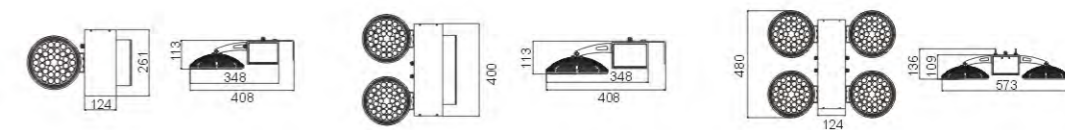

LED Spot Light

SP6 SERIES

SP6-H2

SP6-H4

Model	SP6-H2	SP6-H4
Size	L573 x W210 x H445mm	L573 x W539 x H445 mm
Weight	8.1kgs	12.5kgs
Color	White	White
LED	72Power LED/1.46W	144Power LED/1.46W
Input Volt	100V~256V AC	100V~256V AC
Power Consumption	110Watts	204 Watts
Output Flux	9000lm	18000lm

LED Spot Light

SP6 SERIES

SP6-P2

SP6-P1

SP6-P4

Model	SP6-P1	SP6-P2	SP6-P4
Size	L261 x W408 x H113 mm	L408 x W400 x H113mm	L573 x W480 x H136mm
Weight	6kgs	8.1kgs	12.5kgs
Color	White	White	White
LED	36Power LED/1.46W	72Power LED/1.46W	144Power LED/1.46W
Input Volt	100V~256V AC	100V~256V AC	100V~256V AC
Power Consumption	55 Watts	110 Watts	204Watts
Output Flux	4500lm	9000lm	18000lm