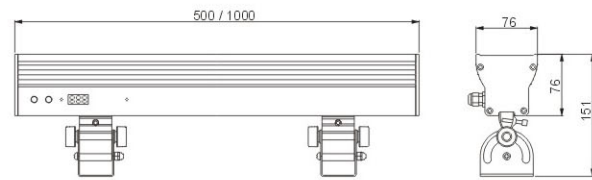

LED Wall Washer

4B SERIES

Model	LWW-4B-12P	LWW-4B-24P	LWW-4B-30P
Size	L500xW76xH151mm	L1000xW76xH151mm	L1000xW76xH151mm
Main Body	Extruded Al./6063	Extruded Al./6063	Extruded Al./6063
Weight	2.5kgs	4.0kgs	4.0kgs
LED Quantity	12pcs Power LED/1W	24pcs Power LED/1W	30pcs Power LED/1W
Color	R-4,G-4,B-4	R-8,G-8,B-8	R-10,G-10,B-10
Input Volt	120V/240V AC	120V/240V AC	120V/240V AC
Working Volt	24V DC	24V DC	24V DC
Power Consumption	12W(Max.)	24W(Max.)	30W(Max.)

LED Wall Washer

4B SERIES

Model	LWW-4B-48P
Size	L1000xW76xH151mm
Main Body	Extruded Al./6063
Weight	4.0Kgs
LED Quantity	48pcs Power LED/1W
Color	R-12,G-12,B-12,W-12
Input Volt	120V/240V AC
Working Volt	24V DC
Power Consumption	52W(Max.)