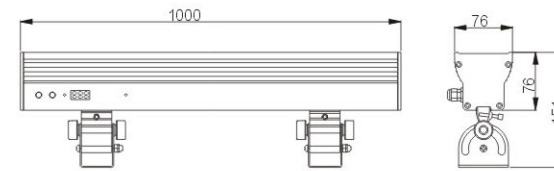

LED Wall Washer

4B SERIES

Model	LWW-4B-12P	LWW-4B-24P	LWW-4B-30P
Size	L500xW76xH151mm	L1000xW76xH151mm	L1000xW76xH151mm
Main Body	Extruded Al./6063	Extruded Al./6063	Extruded Al./6063
Weight	2.5kgs	4.0kgs	4.0kgs
LED Quantity	12pcs Power LED/1W	24pcs Power LED/1W	30pcs Power LED/1W
Color	R-4,G-4,B-4	R-8,G-8,B-8	R-10,G-10,B-10
Input Volt	120V/240V AC	120V/240V AC	120V/240V AC
Working Volt	24V DC	24V DC	24V DC
Power Consumption	12W(Max.)	24W(Max.)	30W(Max.)

LED Wall Washer

4B SERIES

Model	LWW-4B-48P
Size	L1000xW76xH151mm
Main Body	Extruded Al./6063
Weight	4.0Kgs
LED Quantity	48pcs Power LED/1W
Color	R-12,G-12,B-12,W-12
Input Volt	120V/240V AC
Working Volt	24V DC
Power Consumption	52W(Max.)